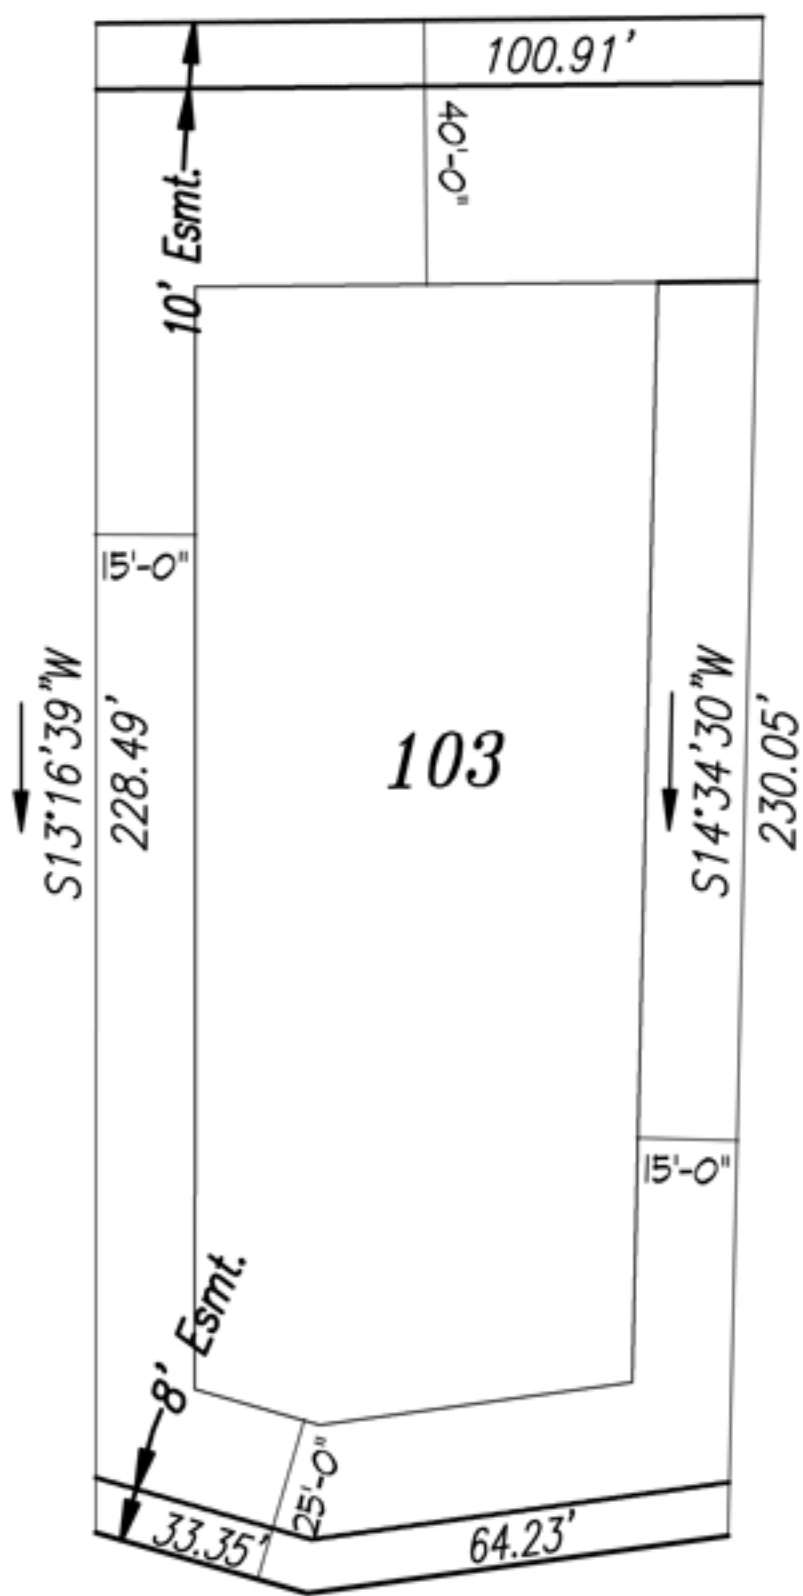

FARNBOROUGH DRIVE

N

SITE PLAN

1/32" = 20'